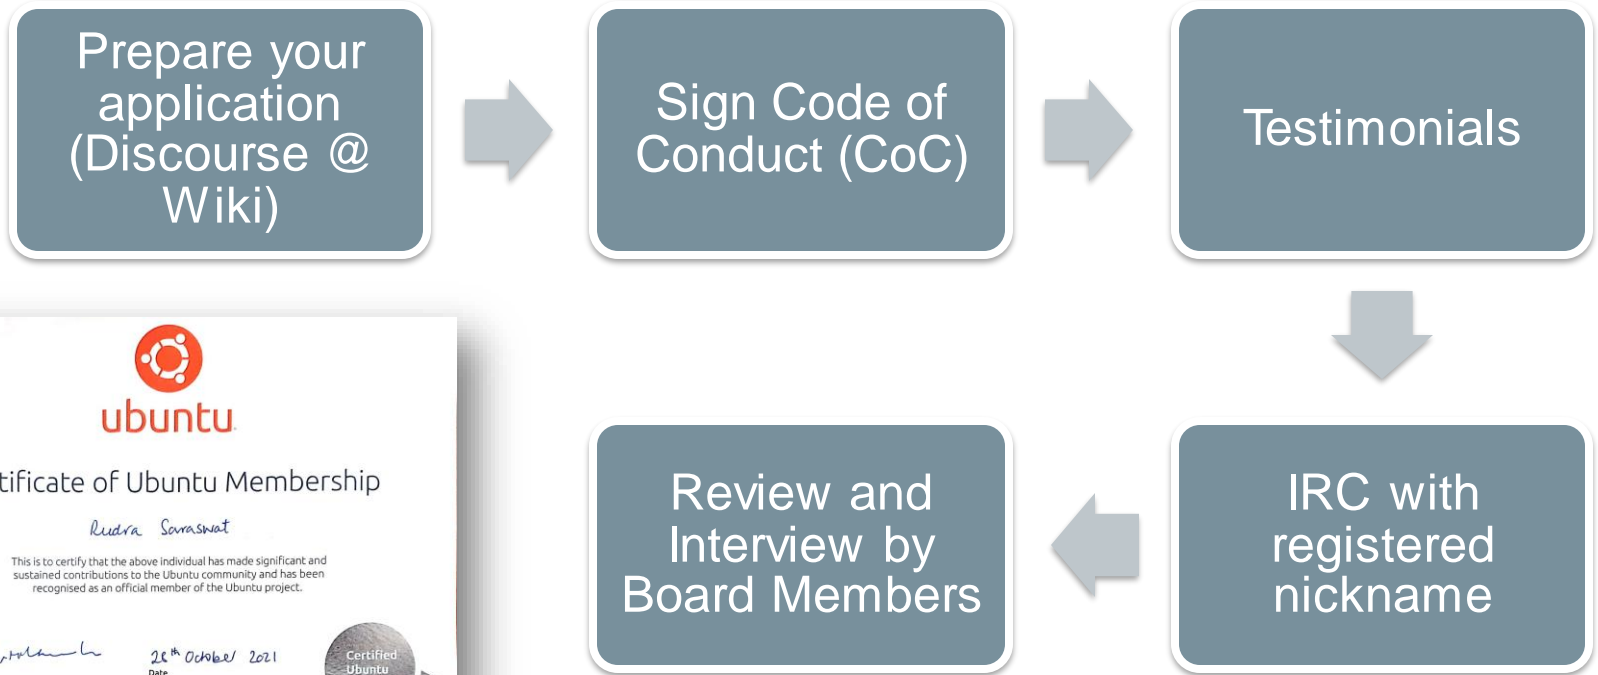

Application Process